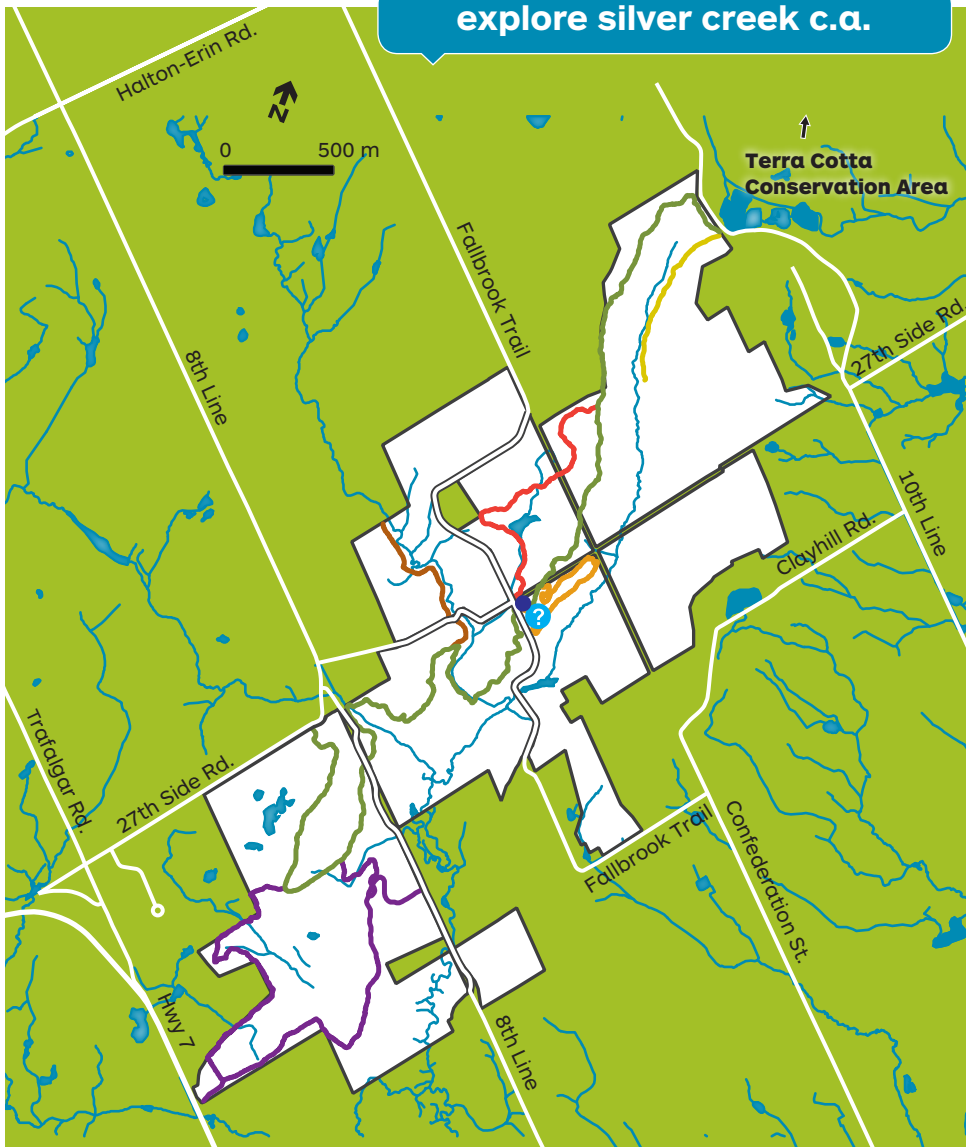

explore silver creek c.a.

 Bennett Heritage Side Trail – 0.8 km

 Bruce Trail – 6.3 km

 Great Esker Side Trail – 3.9 km

 Irwin Quarry Side Trail – 1.1 km

 Roberts Side Trail – 1.5 km

 Walking Fern Side Trail – 0.8 km

 Trail kiosk

 Entrance

 Conservation area boundary