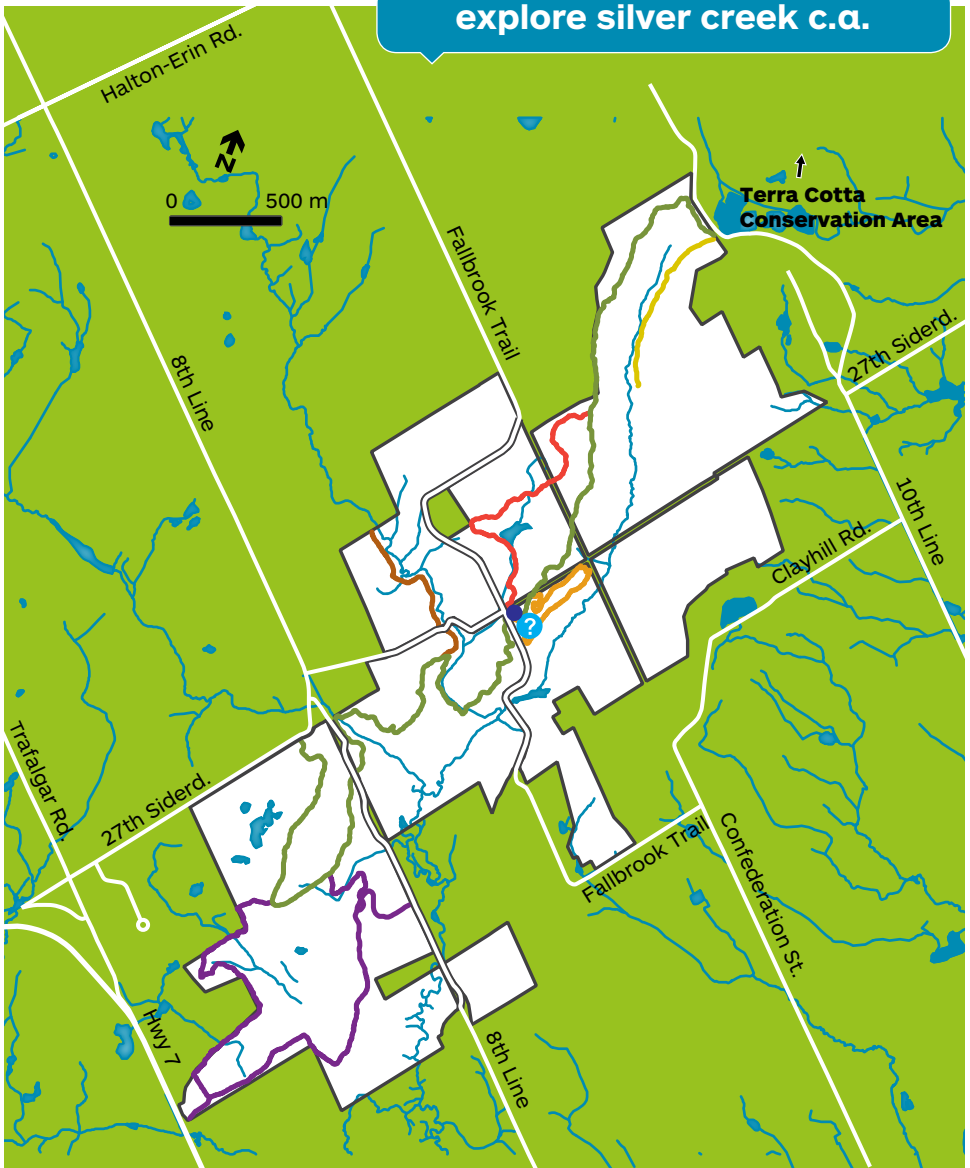

## explore silver creek c.a.

 Bennett Heritage Side Trail – 0.8 km

 Bruce Trail – 6.3 km

 Great Esker Side Trail – 3.9 km

 Irwin Quarry Side Trail – 1.1 km

 Roberts Side Trail – 1.5 km

 Walking Fern Side Trail – 0.8 km

 Trail Kiosk

 Entrance

 Conservation area boundary