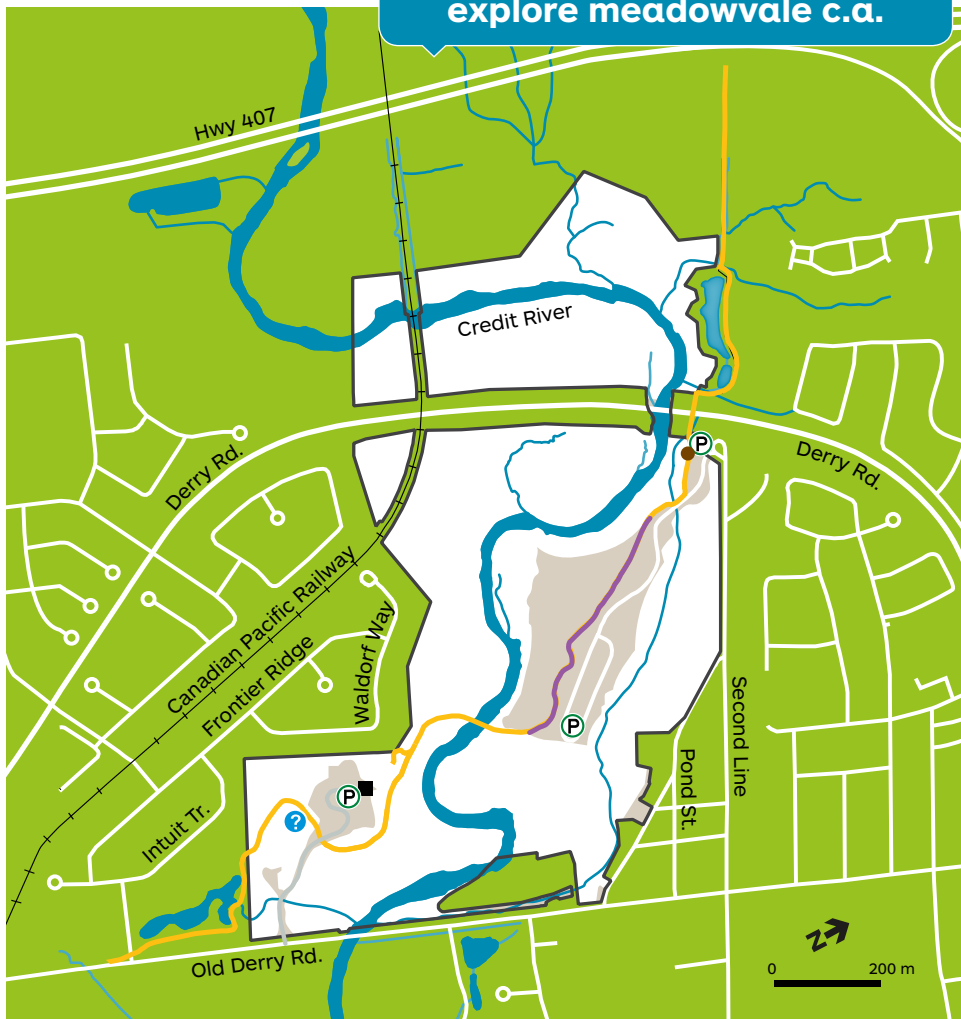

explore meadowvale c.a.

-  Other Trail – 0.5 km
-  Culham Trail – 1.7 km
-  Trail Kiosk
-  Parking
-  CVC Head Office
-  Conservation area boundary
-  Park Entrance