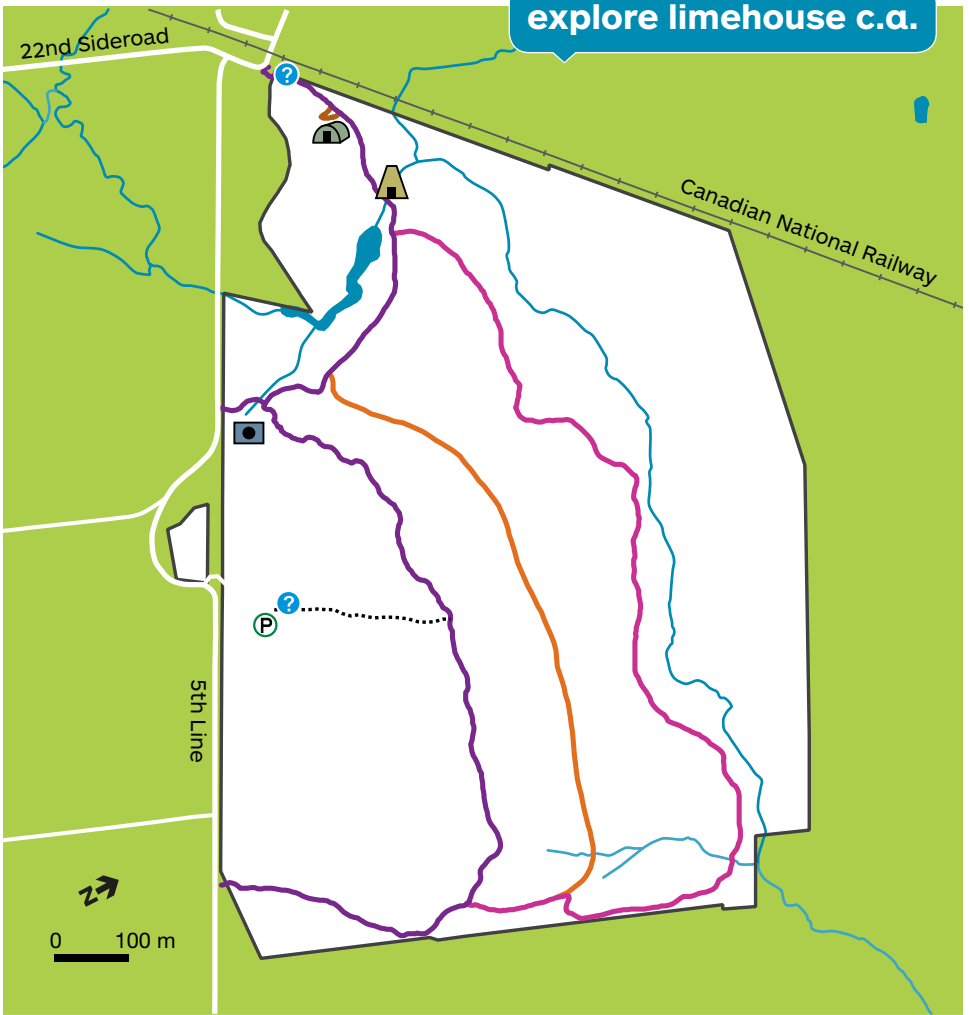

explore limehouse c.a.

-  Kiln Trail – 0.05 km
-  CVC Trail – 0.9 km
-  Bruce Trail – 1.9 km
-  Black Creek Side Trail – 1.5 km
-  Access Trail – 0.2 km
-  Lime Kilns and Mill Ruins
-  Powder House
-  Hole in the Wall
-  Trail Kiosk
-  Parking
-  Conservation area boundary