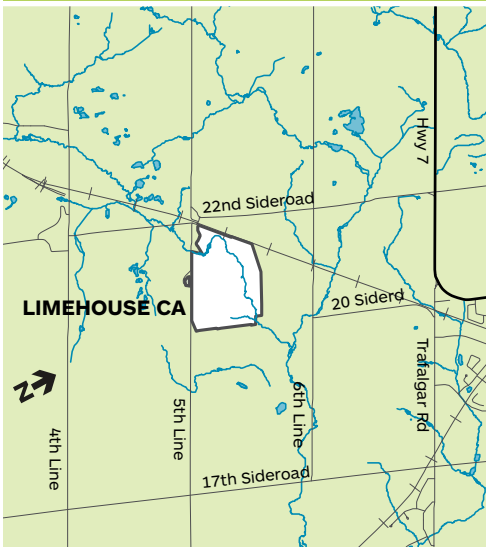

explore limehouse c.a.

-  Kiln Trail – 0.05 km
-  CVC Trail – 0.9 km
-  Bruce Trail – 1.9 km
-  Black Creek Side Trail – 1.5 km
-  Access Trail – 0.2 km
-  Lime Kilns and Mill Ruins
-  Powder House
-  Hole in the Wall
-  Trail Kiosk
-  Parking
-  Conservation area boundary