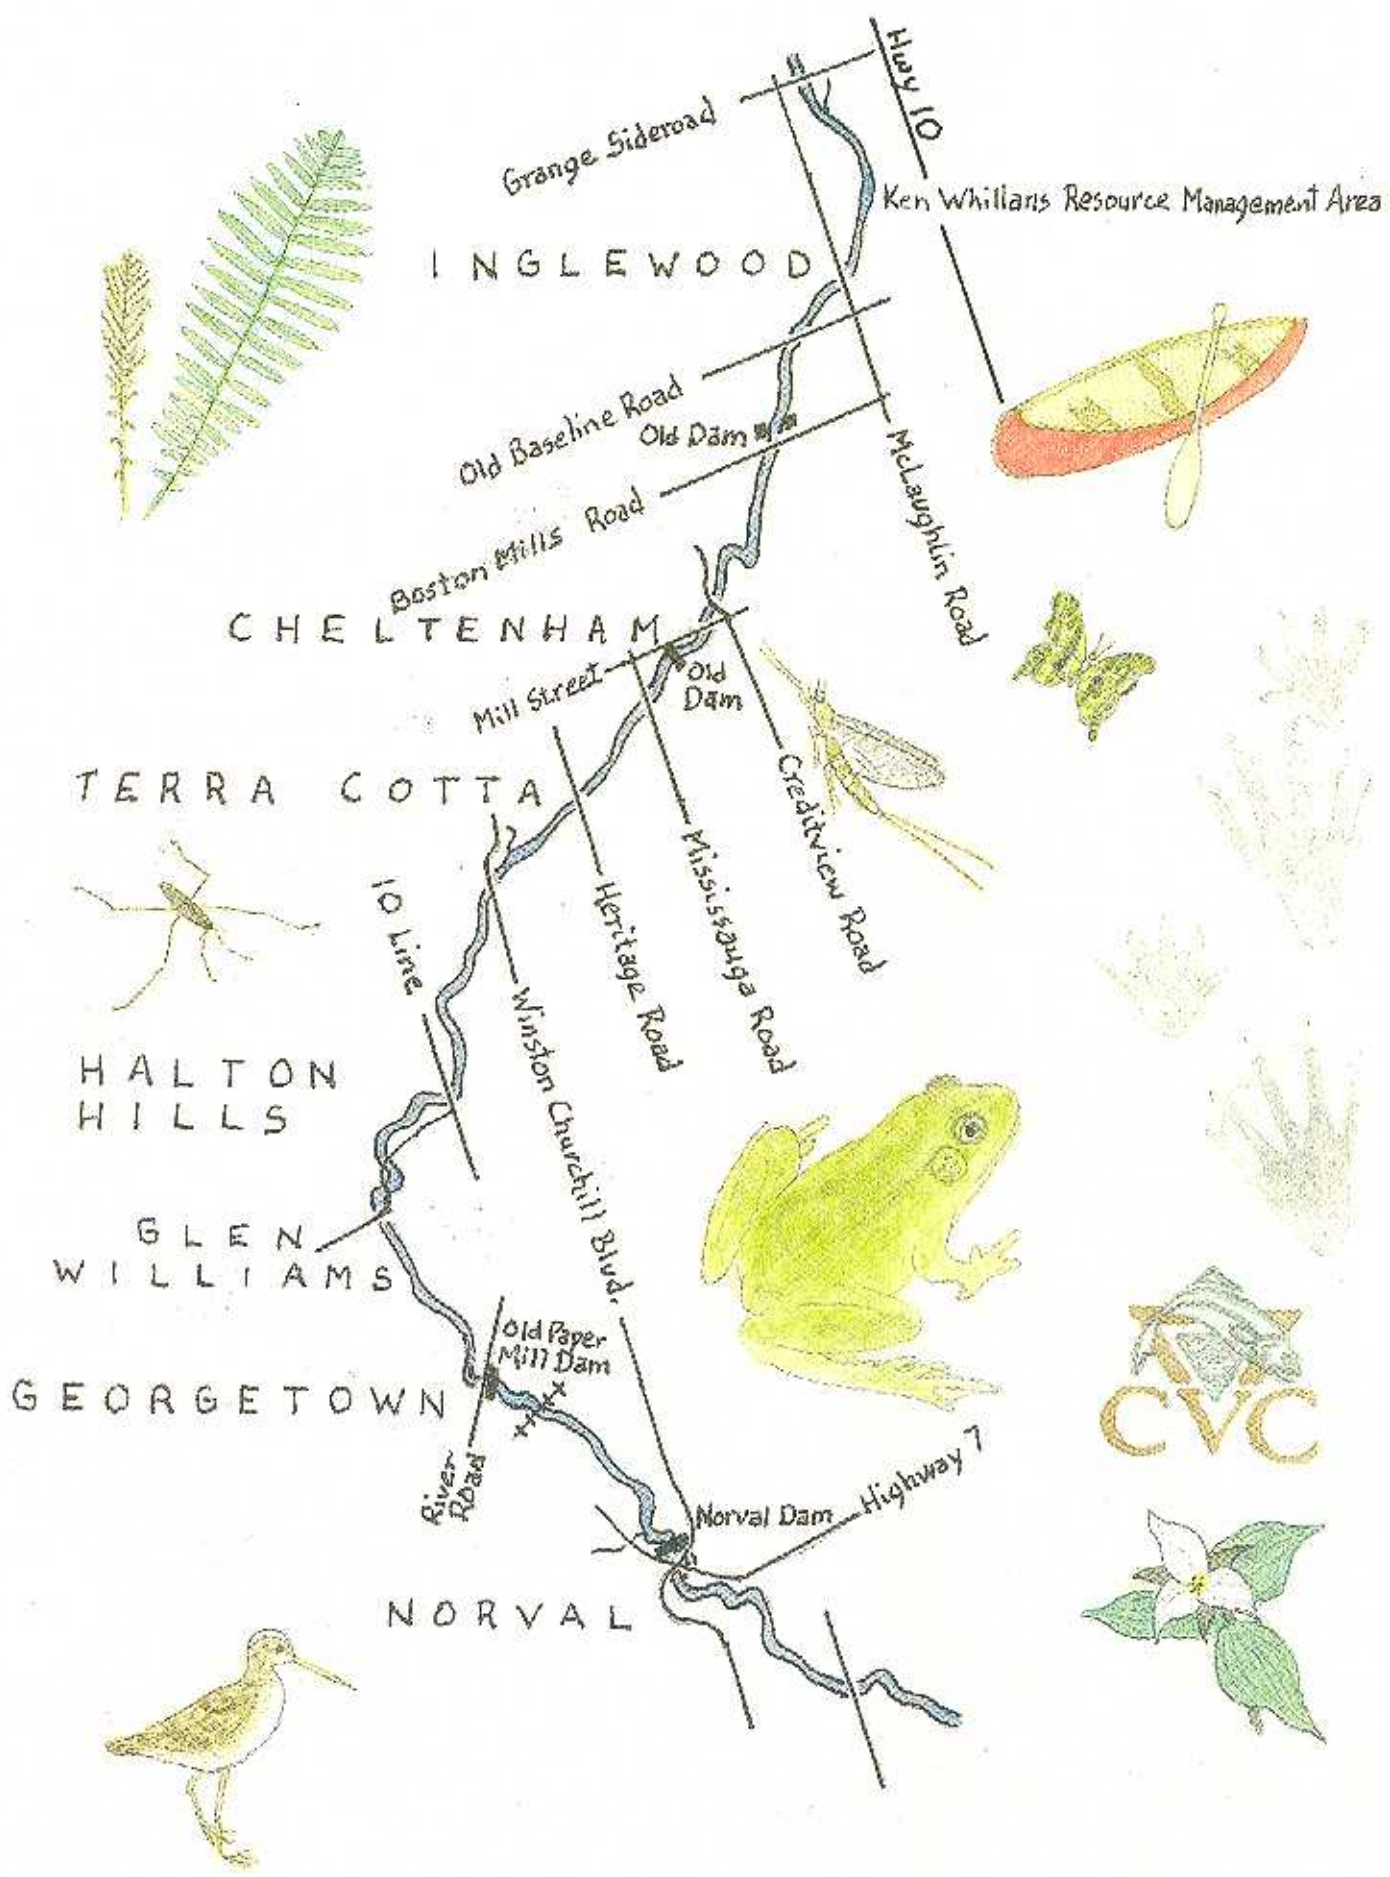

Winston Churchill Blvd.  
Heritage Road

Mississauga Road  
Creditview Road  
Old Dam

Steeles Avenue

Highway 407

Derry Road  
Old Derry Road

Highway 401

Brittania Road

Bristol Road

Streetsville Dam

Eglinton Avenue

Highway 403

Burnamthorpe Avenue

Dundas Street

QEW

Lakeshore Road

ORANGEVILLE

MNR 'Grange'

Highway 10

Beechgrove Sideroad

Parkfield Road

Charles Sauriol Conservation Area

Old Highway 24

CATARACT

Cataract Falls

Golf Dam

Old Baseline Road

Old Dam

Mclauglin Road